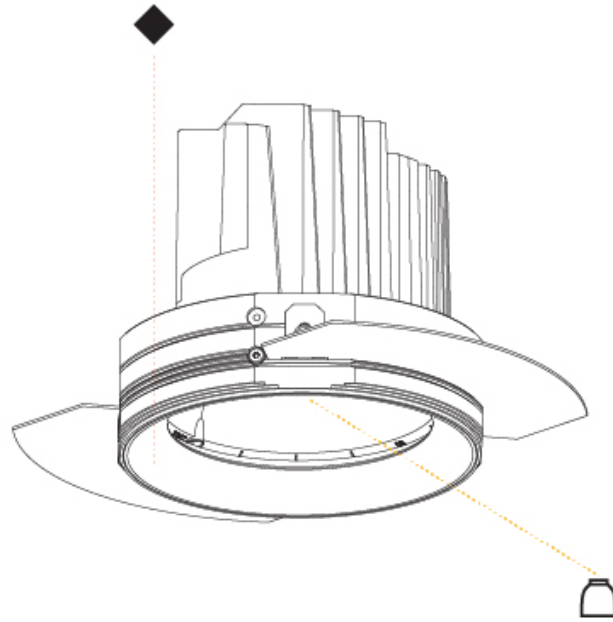

BIONIQ ROUND ADJUSTABLE TRIMLESS

A35185-

PROJECT	_____
TYPE	_____
SPECIFIER	_____
QUANTITY	_____
DATE	_____